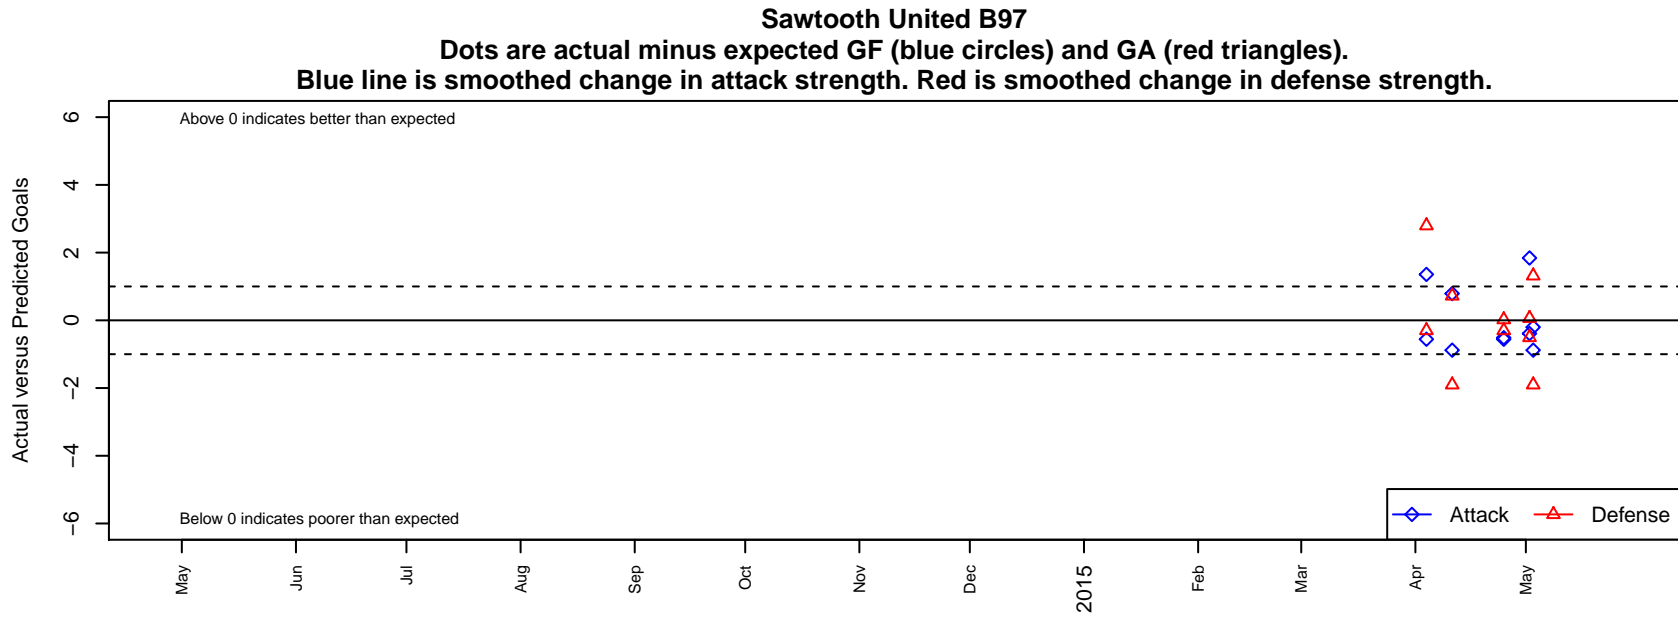

Sawtooth United B97

, ID
B97 total strength=1372
attack=12.83 defense=4.1
spr league = Spr Idaho D3 U17 U17

alt names used:
SAWTOOTH UNITED FC

Venues played:
2013 Spr Idaho D3 U15/16 Division 2 U16
2014 Spr Idaho D3 U17 U17
2014 Canyon Rim Classic U17/19 B U19

**attack and defense variance (black dot)
relative to other teams
and top 10 in region**

**attack and defense rating
relative to others at age
and all opponents in last 13 months**

**attack and defense rating
relative to others at age
and all opponents in last 13 months**

Performance relative to 13 month average

Performance relative to 13 month average

Distribution of opponents
 Red = Lose zone, Blue = Win zone, Green = Even
 Black line separates win/lose zones

lot. A=Neither has attack advantage, B=Opponent has both attack and defense advantage, C=Opponent has both attack and defense disadvantage, D=Both have