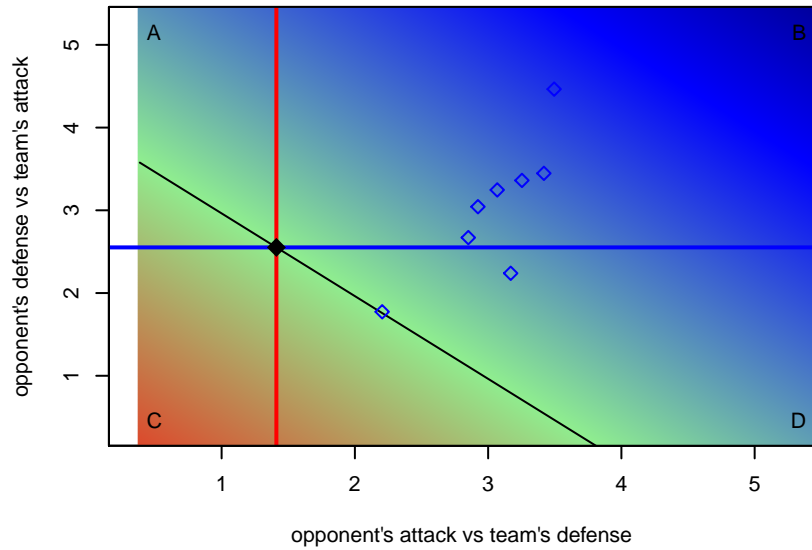

Sawtooth United B97

, ID
B97 total strength=1372
attack=12.83 defense=4.1
spr league = Spr Idaho D3 U17 U17

alt names used:
SAWTOOTH UNITED FC

Venues played:
2013 Spr Idaho D3 U15/16 Division 2 U16
2014 Spr Idaho D3 U17 U17
2014 Canyon Rim Classic U17/19 B U19

**attack and defense variance (black dot)
relative to other teams
and top 10 in region**

**attack and defense rating
relative to others at age
and all opponents in last 13 months**

**attack and defense rating
relative to others at age
and all opponents in last 13 months**

Performance relative to 13 month average

Performance relative to 13 month average

Distribution of opponents
 Red = Lose zone, Blue = Win zone, Green = Even
 Black line separates win/lose zones

lot. A=Neither has attack advantage, B=Opponent has both attack and defense advantage, C=Opponent has both attack and defense disadvantage, D=Both have